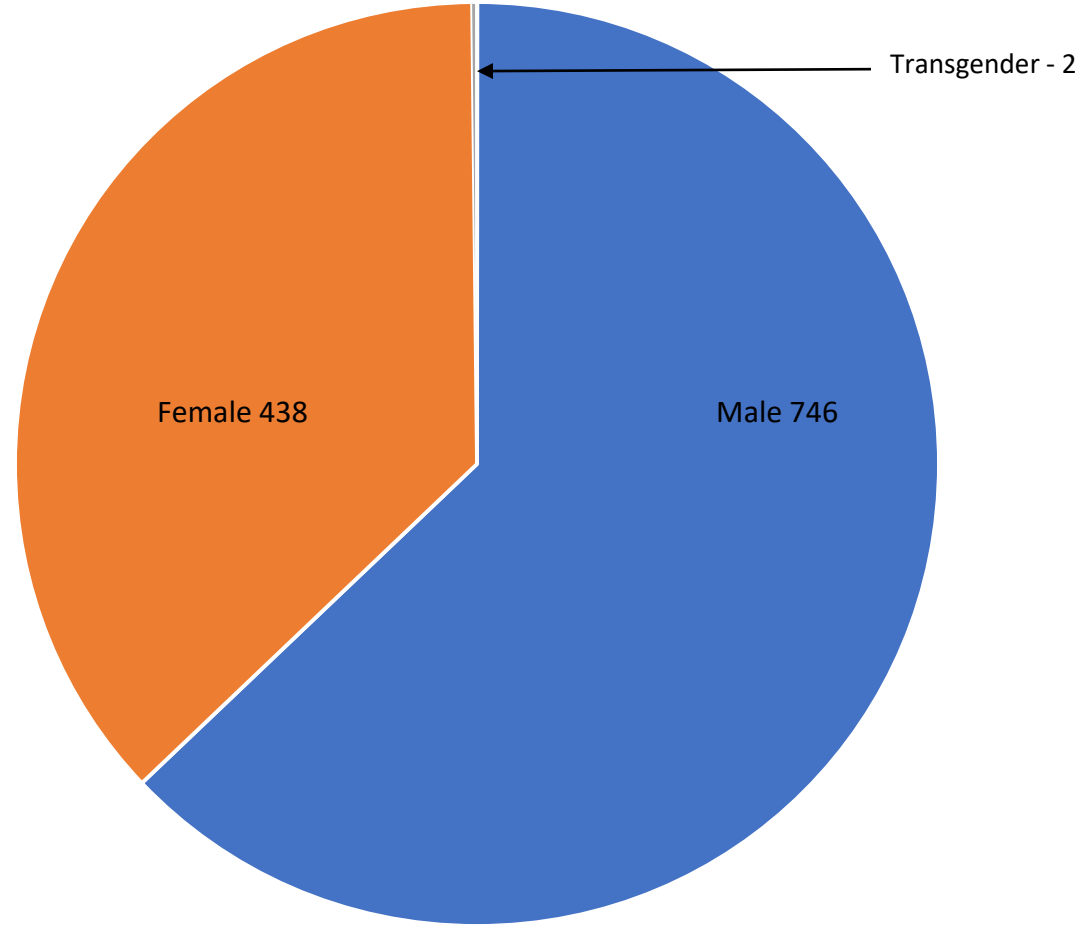

SAPD 2021 Vehicle Stops

■ Traffic Warnings ■ Traffic Tickets ■ ■

SAPD 2021 Vehicle Stops

■ Male ■ Female ■ Transgender ■

SAPD 2021 Vehicle Stops

SAPD 2021 Vehicle Stops

Reason for Stop	Total	Asian	Black	Hispanic	Nat. American	White	Female	Male	Transgender
Suspicion of DUI	3	0	0	0	0	3	0	3	0
Externally Generated	27	4	2	1	0	20	6	21	0
Investigatory	22	0	0	0	0	22	8	14	0
Moving Violation	802	6	23	5	0	768	318	483	1
Vehicle Equipment	319	2	14	3	0	300	105	213	1
Other	13	0	0	0	0	13	1	12	0
Totals	1186	12	39	9	0	1126	438	746	2

White	Black	Asian Pacific Island	Hispanic	Native American	Male	Female	Transgender
94.9 %	3.3 %	1.0 %	.8 %	0.0 %	62.9 %	36.9 %	.17%