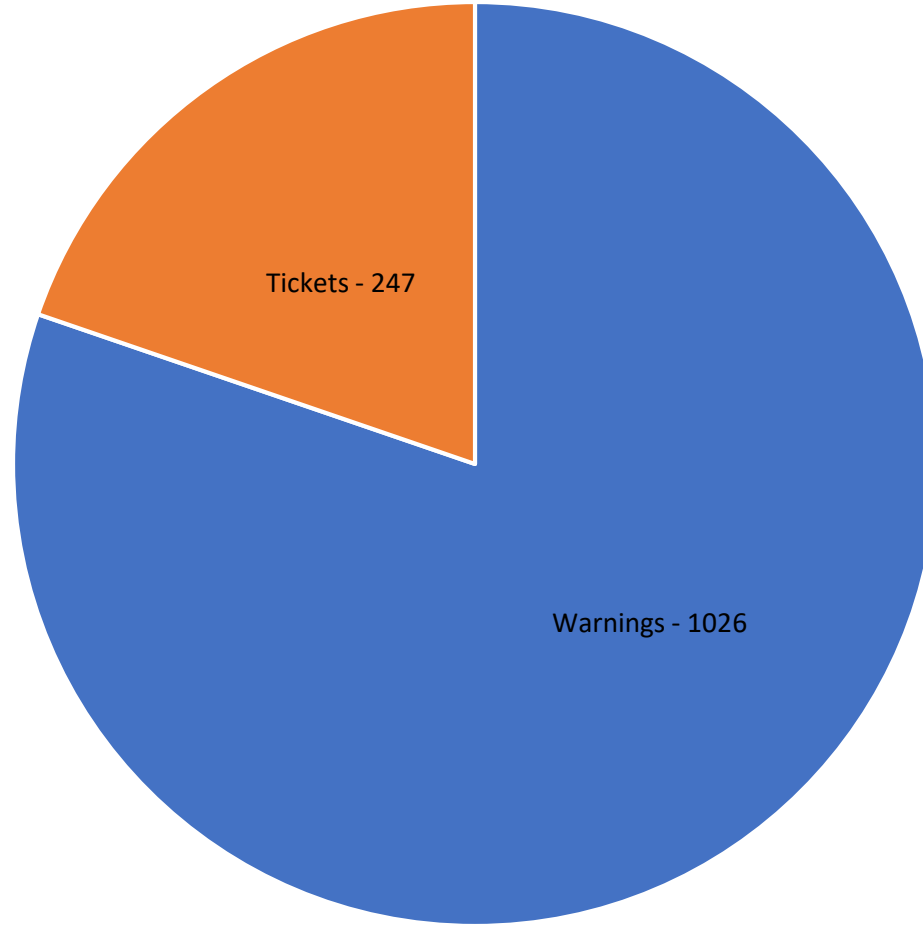

SAPD 2021 Vehicle Stops

■ Traffic Warnings ■ Traffic Tickets ■ ■

SAPD 2021 Vehicle Stops

■ Male ■ Female ■ Transgender ■

SAPD 2021 Vehicle Stops

SAPD 2021 Vehicle Stops

Reason for Stop	Total	Asian	Black	Hispanic	Nat. American	White	Female	Male	Transgender
Suspicion of DUI	3	0	0	0	0	3	0	3	0
Externally Generated	27	4	2	1	0	20	6	21	0
Investigatory	22	0	0	0	0	22	8	14	0
Moving Violation	802	6	23	5	0	768	318	483	1
Vehicle Equipment	319	2	14	3	0	300	105	213	1
Other	13	0	0	0	0	13	1	12	0
Totals	1186	12	39	9	0	1126	438	746	2

White	Black	Asian Pacific Island	Hispanic	Native American	Male	Female	Transgender
94.9 %	3.3 %	1.0 %	.8 %	0.0 %	62.9 %	36.9 %	.17%