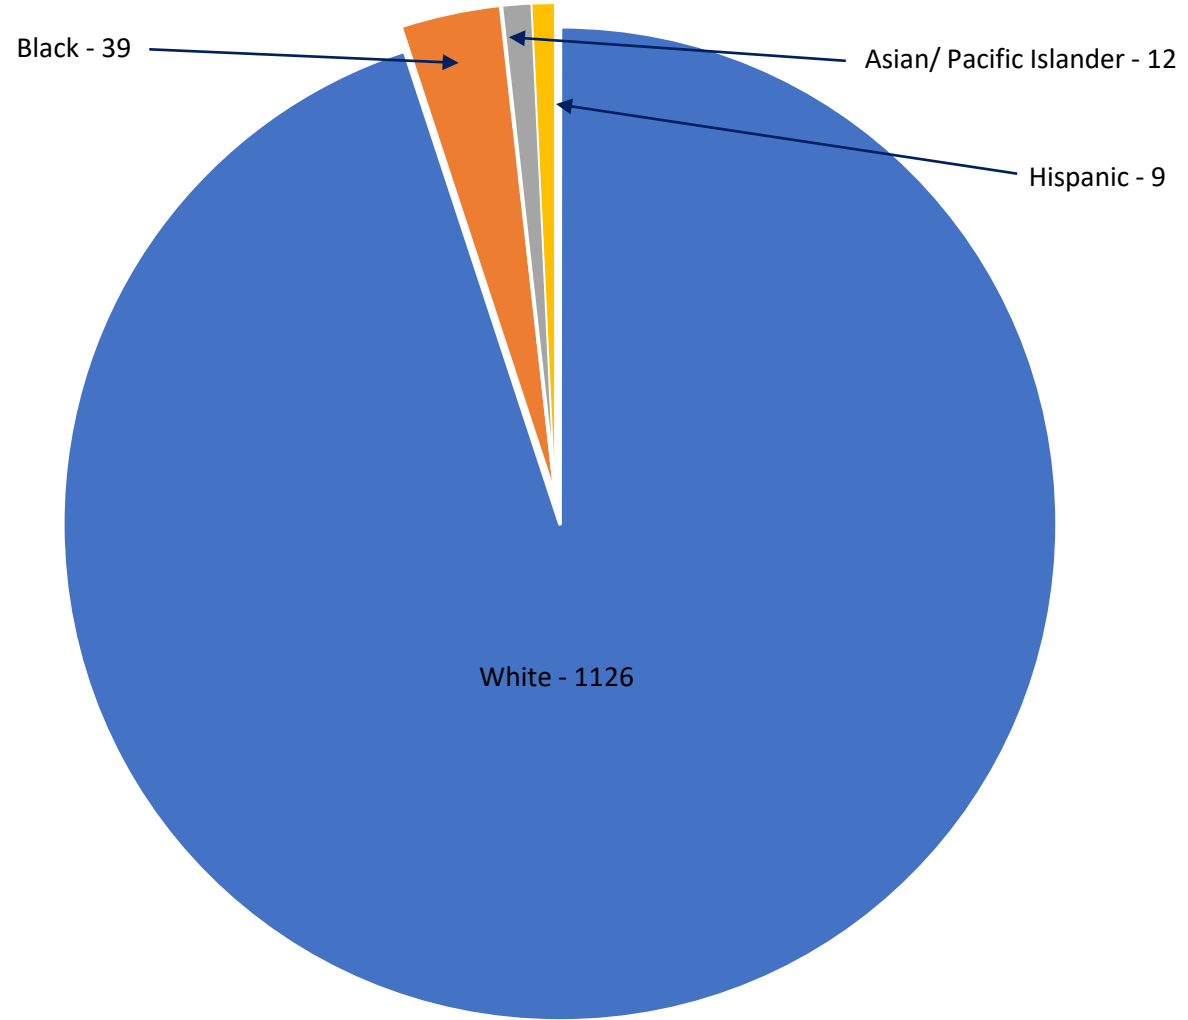

SAPD 2021 Vehicle Stops

■ Traffic Warnings ■ Traffic Tickets ■ ■

SAPD 2021 Vehicle Stops

■ Male ■ Female ■ Transgender ■

SAPD 2021 Vehicle Stops

SAPD 2021 Vehicle Stops

Reason for Stop	Total	Asian	Black	Hispanic	Nat. American	White	Female	Male	Transgender
Suspicion of DUI	3	0	0	0	0	3	0	3	0
Externally Generated	27	4	2	1	0	20	6	21	0
Investigatory	22	0	0	0	0	22	8	14	0
Moving Violation	802	6	23	5	0	768	318	483	1
Vehicle Equipment	319	2	14	3	0	300	105	213	1
Other	13	0	0	0	0	13	1	12	0
Totals	1186	12	39	9	0	1126	438	746	2

White	Black	Asian Pacific Island	Hispanic	Native American	Male	Female	Transgender
94.9 %	3.3 %	1.0 %	.8 %	0.0 %	62.9 %	36.9 %	.17%